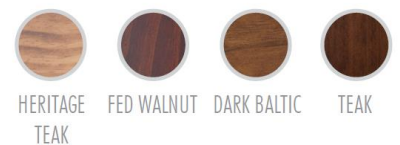

HERITAGE
TEAK

FED WALNUT

DARK BALTIC

TEAK

FLAMINGOFURNITURE.COM.AU

We are happy to make alterations if they fit in with our components and combinations (may incur an extra charge). All Flamingo Furniture products carry a full 5 year manufacturing guarantee and proudly Australian made.