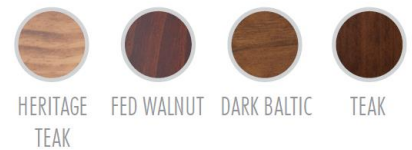

# PEYTON COLLECTION

C PYBHX D Queen Extended Bed Head  
M H 1158mm W 2550mm

C PY203-1B D 3 Drawer Bedside  
M H 620mm W 515mm D 415mm

PINE

[FLAMINGOFURNITURE.COM.AU](http://FLAMINGOFURNITURE.COM.AU)

We are happy to make alterations if they fit in with our components and combinations (may incur an extra charge). All Flamingo Furniture products carry a full 5 year manufacturing guarantee and proudly Australian made.