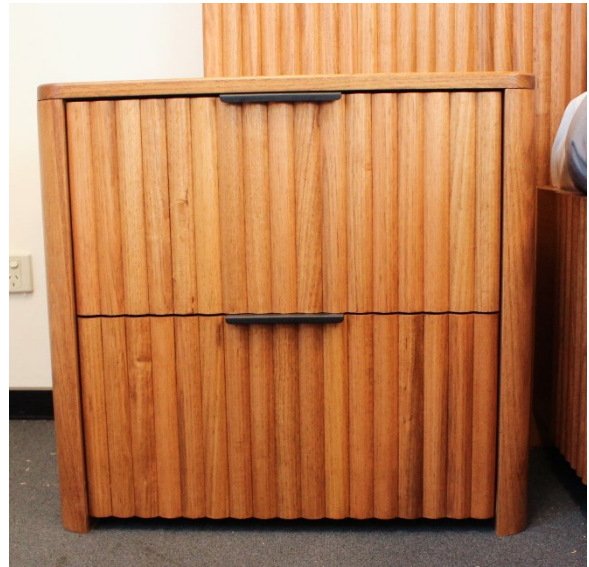

## OCEAN GROVE COLLECTION

Featured in our Designer Collection, this stunning contemporary suite has been manufactured from the finest Solid Vic Ash Hardwood. With a detailed extended bedhead and bedsoles, this stylish collection is one that is unlike any other. This intricate design has been beautifully manufactured with gorgeous black, modern style handles and detailed case goods, this suite would have anyone sleeping in style.

C OCEXT D Ext Bed Head  
M H 1250mm W 2720mm

C OCFQ D Queen Bed Frame  
M H 450mm W 1630mm L 2130mm

C OC252 D 2 Drawer Bedside  
M H 600mm W 640mm D 415mm

# OCEAN GROVE COLLECTION

C OC3640 D 4 Drawer Tallboy  
M H 1130mm W 920mm D 415mm

C OC252 D 2 Drawer Bedside  
M H 600mm W 640mm D 415mm

C OC5322 D 4 Drawer Dresser Base  
M H 750mm W 1375mm D 415mm

C OC900 D Dresser Mirror  
M H 1070mm W 1070mm